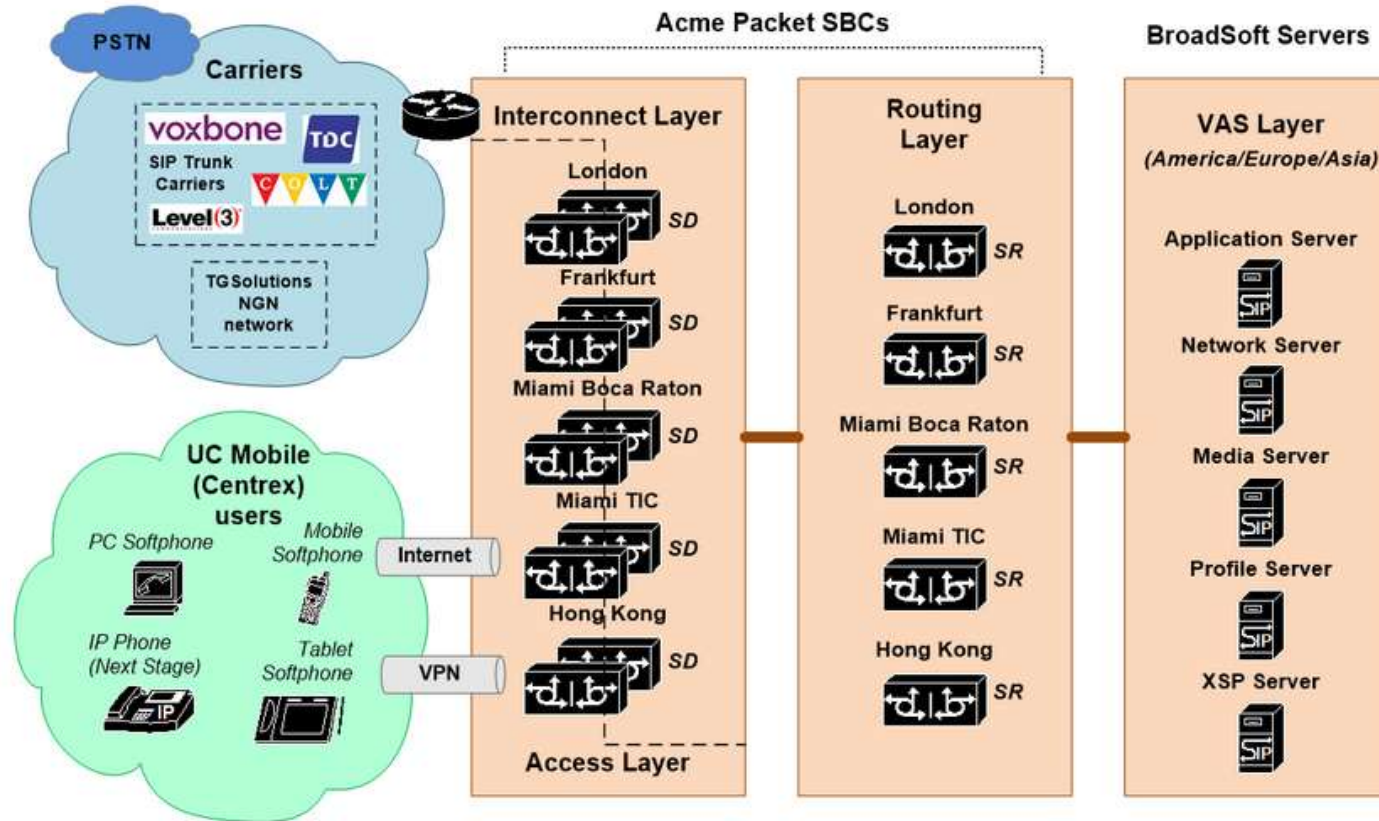

Cloud UC Architecture

Architecture

The solution is supported on the design of the Broadsoft architecture already deployed in TGS's Data Centers, which is based upon a layered approach as shown in the following diagram